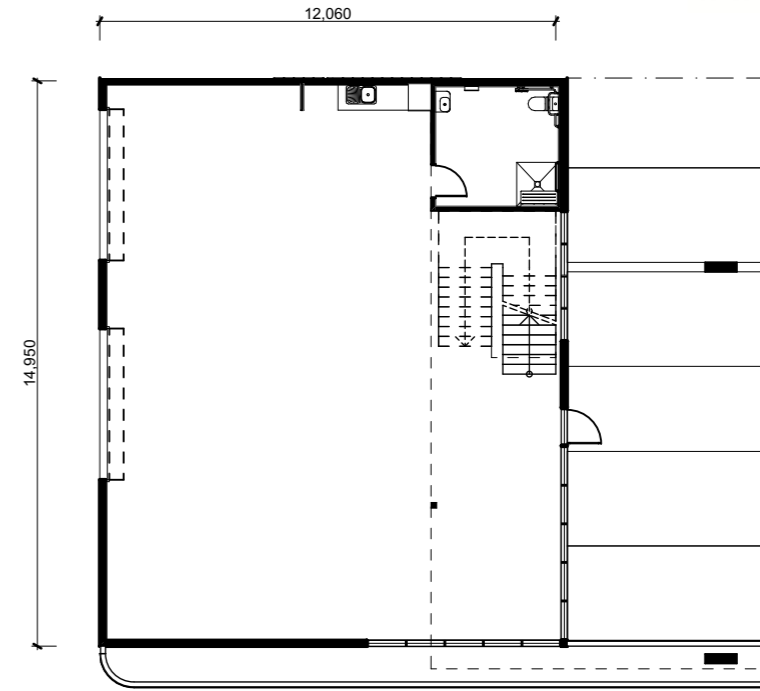

unit 229

GFA
ground floor 185m²
first floor 140m²
total 325m²

unit 229 ground floor plan

unit 229 elevation A

unit 229 elevation B

unit 229 first floor plan