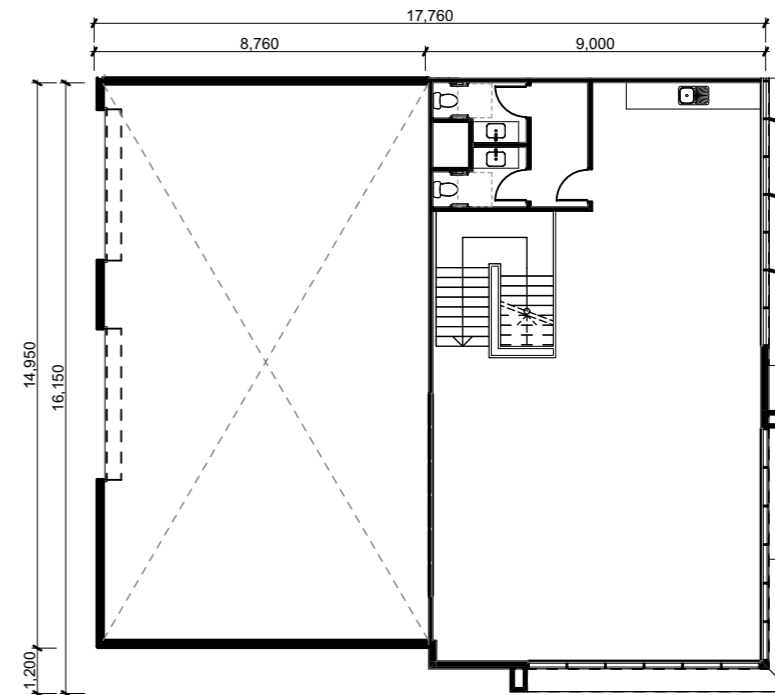

unit 229

GFA
ground floor 185m²
first floor 140m²
total 325m²

unit 229 ground floor plan

unit 229 elevation A

unit 229 elevation B

unit 229 first floor plan