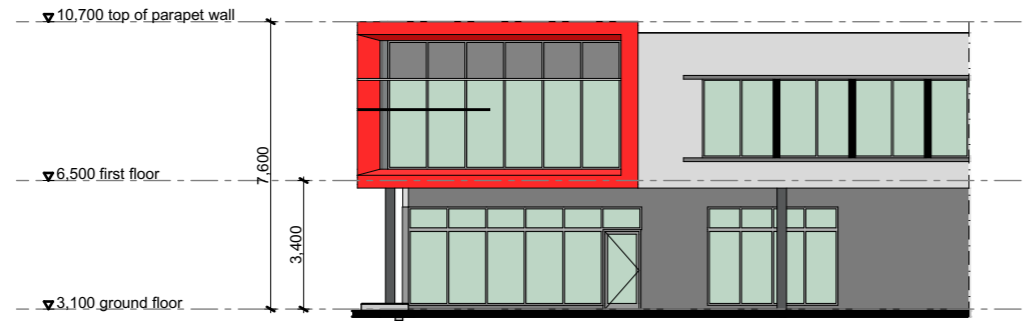

unit 229

GFA
ground floor 185m²
first floor 140m²
total 325m²

unit 229 ground floor plan

unit 229 elevation A

unit 229 elevation B

unit 229 first floor plan